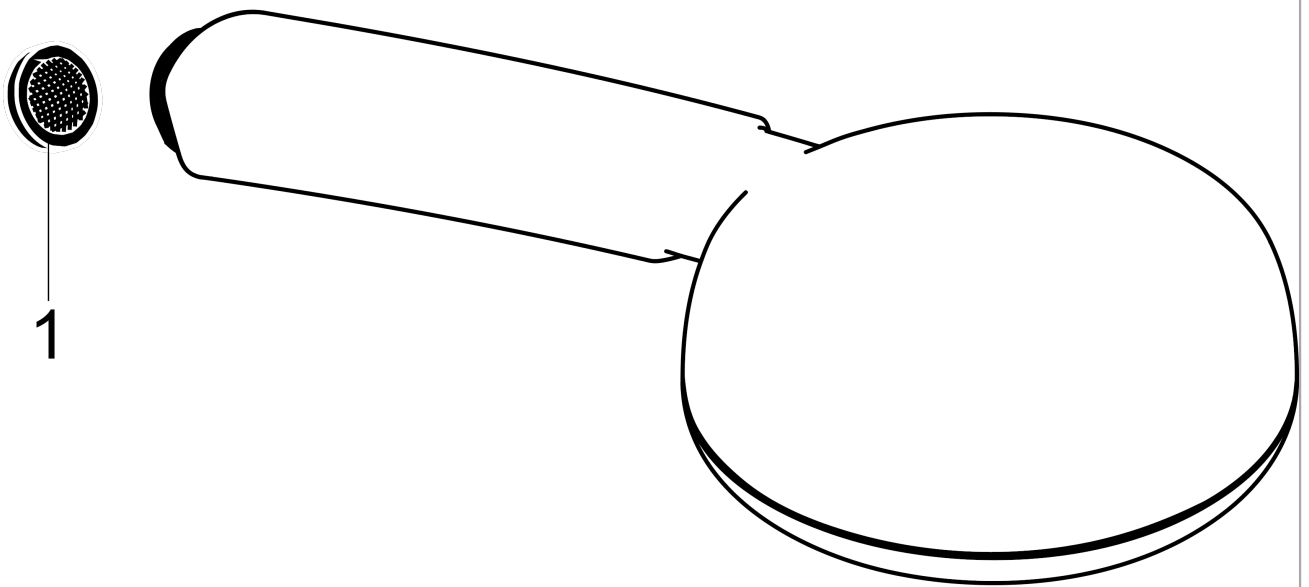

Crometta

Handshower Vario-Jet, 1.8 GPM

Finishes : **white/chrome** Part no. : **26332401**

Description

Features

- 80 no-clog spray channels
- Spray modes: Vario-Jet (spray zones of variable intensity)
- Flow: 1.8 GPM (6.8 L/Min)
- Easy-to-clean white spray face

Item details

List Price \$ 53.00

Technology

Compliance

Product image

Scale drawing

Crometta
Handshower Vario-Jet, 1.8 GPM
Finishes : **white/chrome** Part no. : **26332401**

Exploded drawing

Year of production: >01/18

Crometta
Handshower Vario-Jet, 1.8 GPM
 Finishes : **white/chrome** Part no. : **26332401**

Spare parts list

Year of production: >01/18

Pos.	Description	Part no.	Price	PU
1	filter packing	94246000	-	1