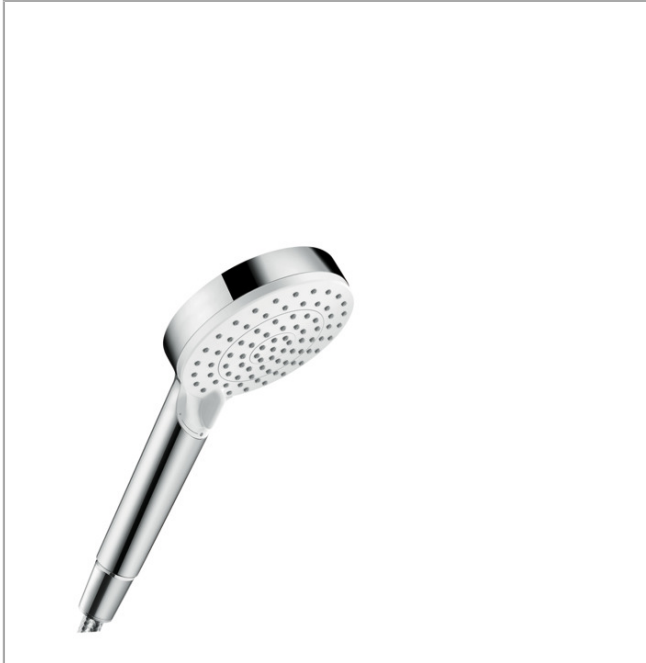

Crometta

Handshower Vario-Jet, 1.8 GPM

Finishes : **white/chrome** Part no. : **26332401**

Description

Features

- 80 no-clog spray channels
- Spray modes: Vario-Jet (spray zones of variable intensity)
- Flow: 1.8 GPM (6.8 L/Min)
- Easy-to-clean white spray face

Item details

List Price \$ 53.00

Technology

Compliance

Product image

Scale drawing

Crometta
Handshower Vario-Jet, 1.8 GPM
Finishes : **white/chrome** Part no. : **26332401**

Exploded drawing

Year of production: >01/18

Crometta
Handshower Vario-Jet, 1.8 GPM
 Finishes : **white/chrome** Part no. : **26332401**

Spare parts list

Year of production: >01/18

Pos.	Description	Part no.	Price	PU
1	filter packing	94246000	-	1