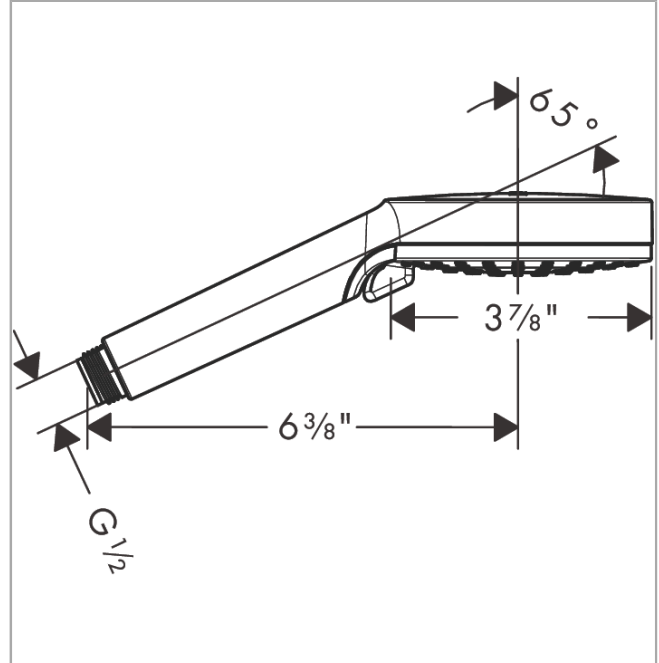

Crometta

Handshower Vario-Jet, 1.8 GPM

Finishes : **white/chrome** Part no. : **26332401**

Description

Features

- 80 no-clog spray channels
- Spray modes: Vario-Jet (spray zones of variable intensity)
- Flow: 1.8 GPM (6.8 L/Min)
- Easy-to-clean white spray face

Item details

List Price \$ 53.00

Technology

Compliance

Product image

Scale drawing

Crometta
Handshower Vario-Jet, 1.8 GPM
Finishes : **white/chrome** Part no. : **26332401**

Exploded drawing

Year of production: >01/18

Crometta
Handshower Vario-Jet, 1.8 GPM
 Finishes : **white/chrome** Part no. : **26332401**

Spare parts list

Year of production: >01/18

Pos.	Description	Part no.	Price	PU
1	filter packing	94246000	-	1